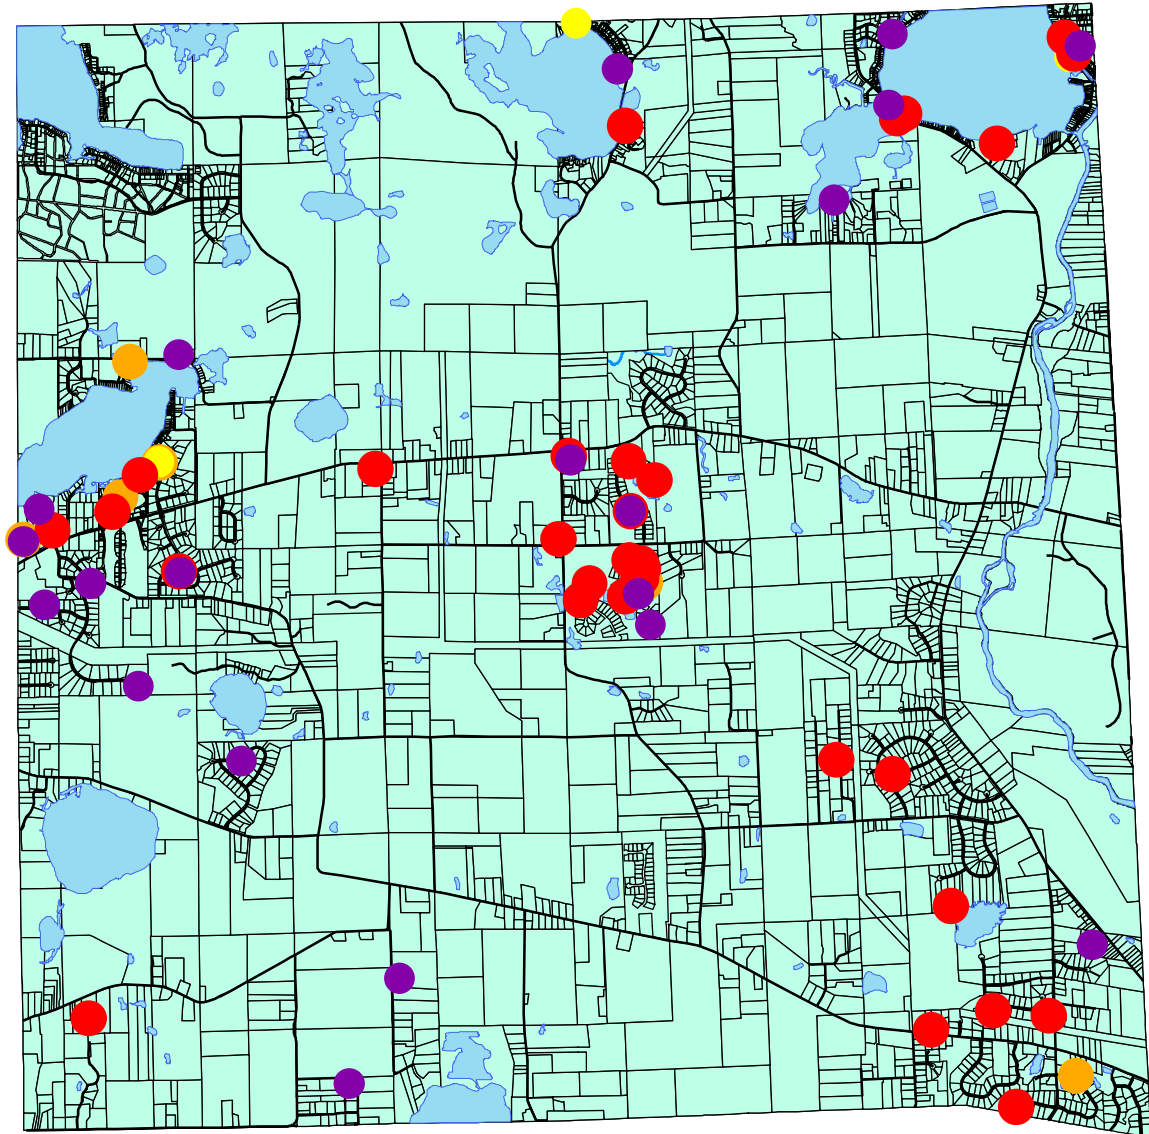

# June 2017 New & Final Permits New & Cleared Violations

## Legend

- Final Permits (22)
- New Permits (32)
- Cleared Violations (3)
- New Violations (6)

0 0.325 0.65 1.3 1.95 2.6 Miles